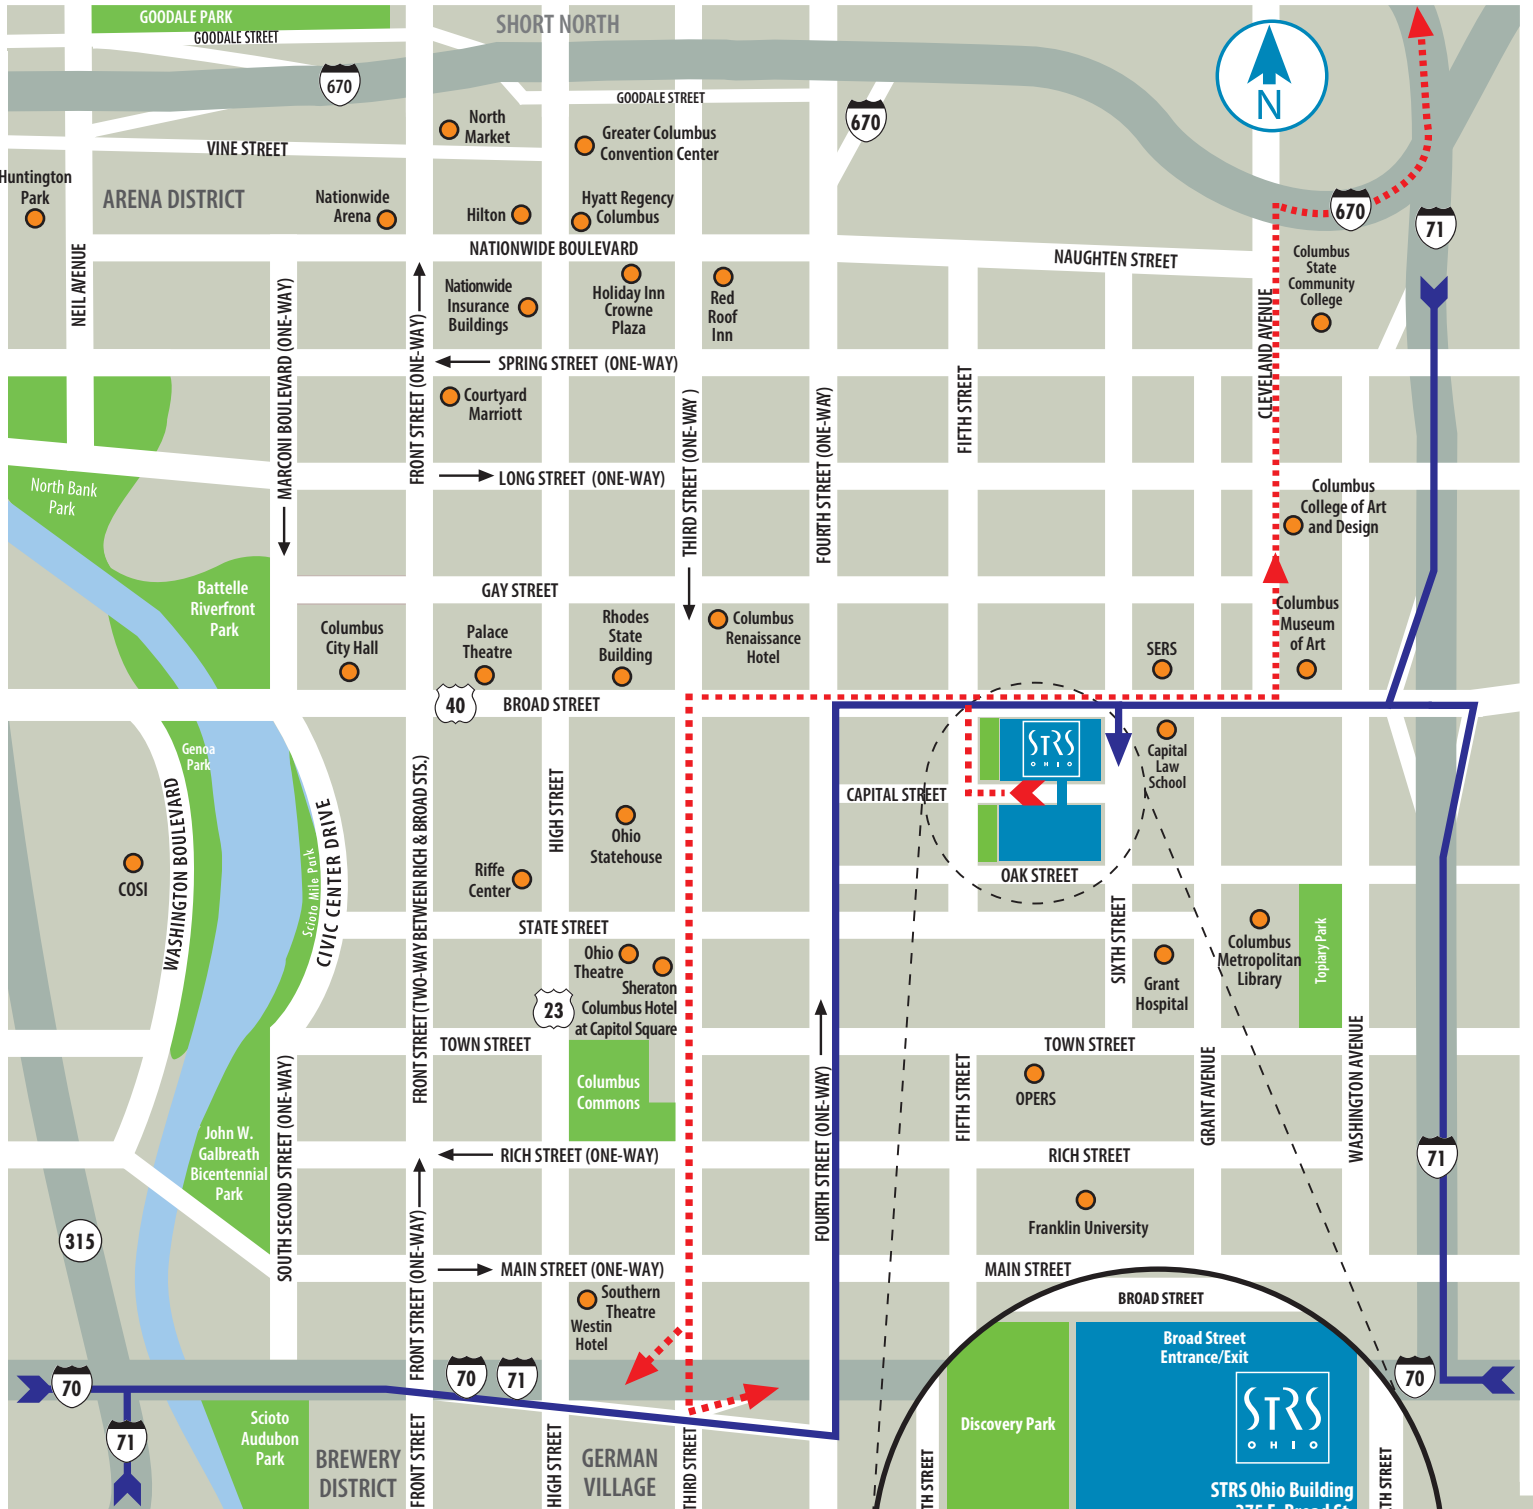

State Teachers Retirement System of Ohio
 275 E. Broad St., Columbus, OH 43215-3771
 1-888-227-7877 | www.strsoh.org

Route from interstate to STRS Ohio Route from STRS Ohio to interstate

Columbus, Ohio (downtown) Parking when visiting STRS Ohio

Free parking is available in the STRS Ohio garage that is part of the South Building. The garage is located behind the main building and is entered off Capital Street. Drive to the entrance of the garage, press the intercom button and provide your name and reason for visit. STRS Ohio security personnel will provide admittance to the garage and give parking instructions and other information. After you park, signs will direct you into the STRS Ohio Building.

Upon entering the building, please stop by the Security Desk where you will be directed to the appropriate area.

Map Detail