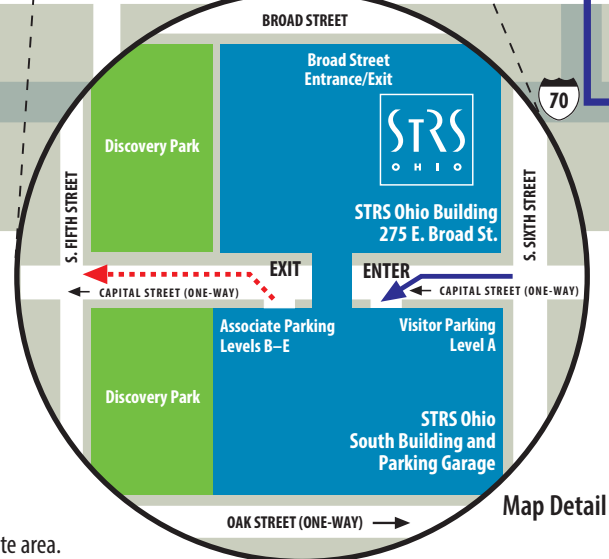

State Teachers Retirement System of Ohio
 275 E. Broad St., Columbus, OH 43215-3771
 1-888-227-7877 | www.strsoh.org

Route from interstate to STRS Ohio Route from STRS Ohio to interstate

Columbus, Ohio (downtown) Parking when visiting STRS Ohio

Free parking is available in the STRS Ohio garage that is part of the South Building. The garage is located behind the main building and is entered off Capital Street. Drive to the entrance of the garage, press the intercom button and provide your name and reason for visit. STRS Ohio security personnel will provide admittance to the garage and give parking instructions and other information. After you park, signs will direct you into the STRS Ohio Building.

Upon entering the building, please stop by the Security Desk where you will be directed to the appropriate area.

Map Detail